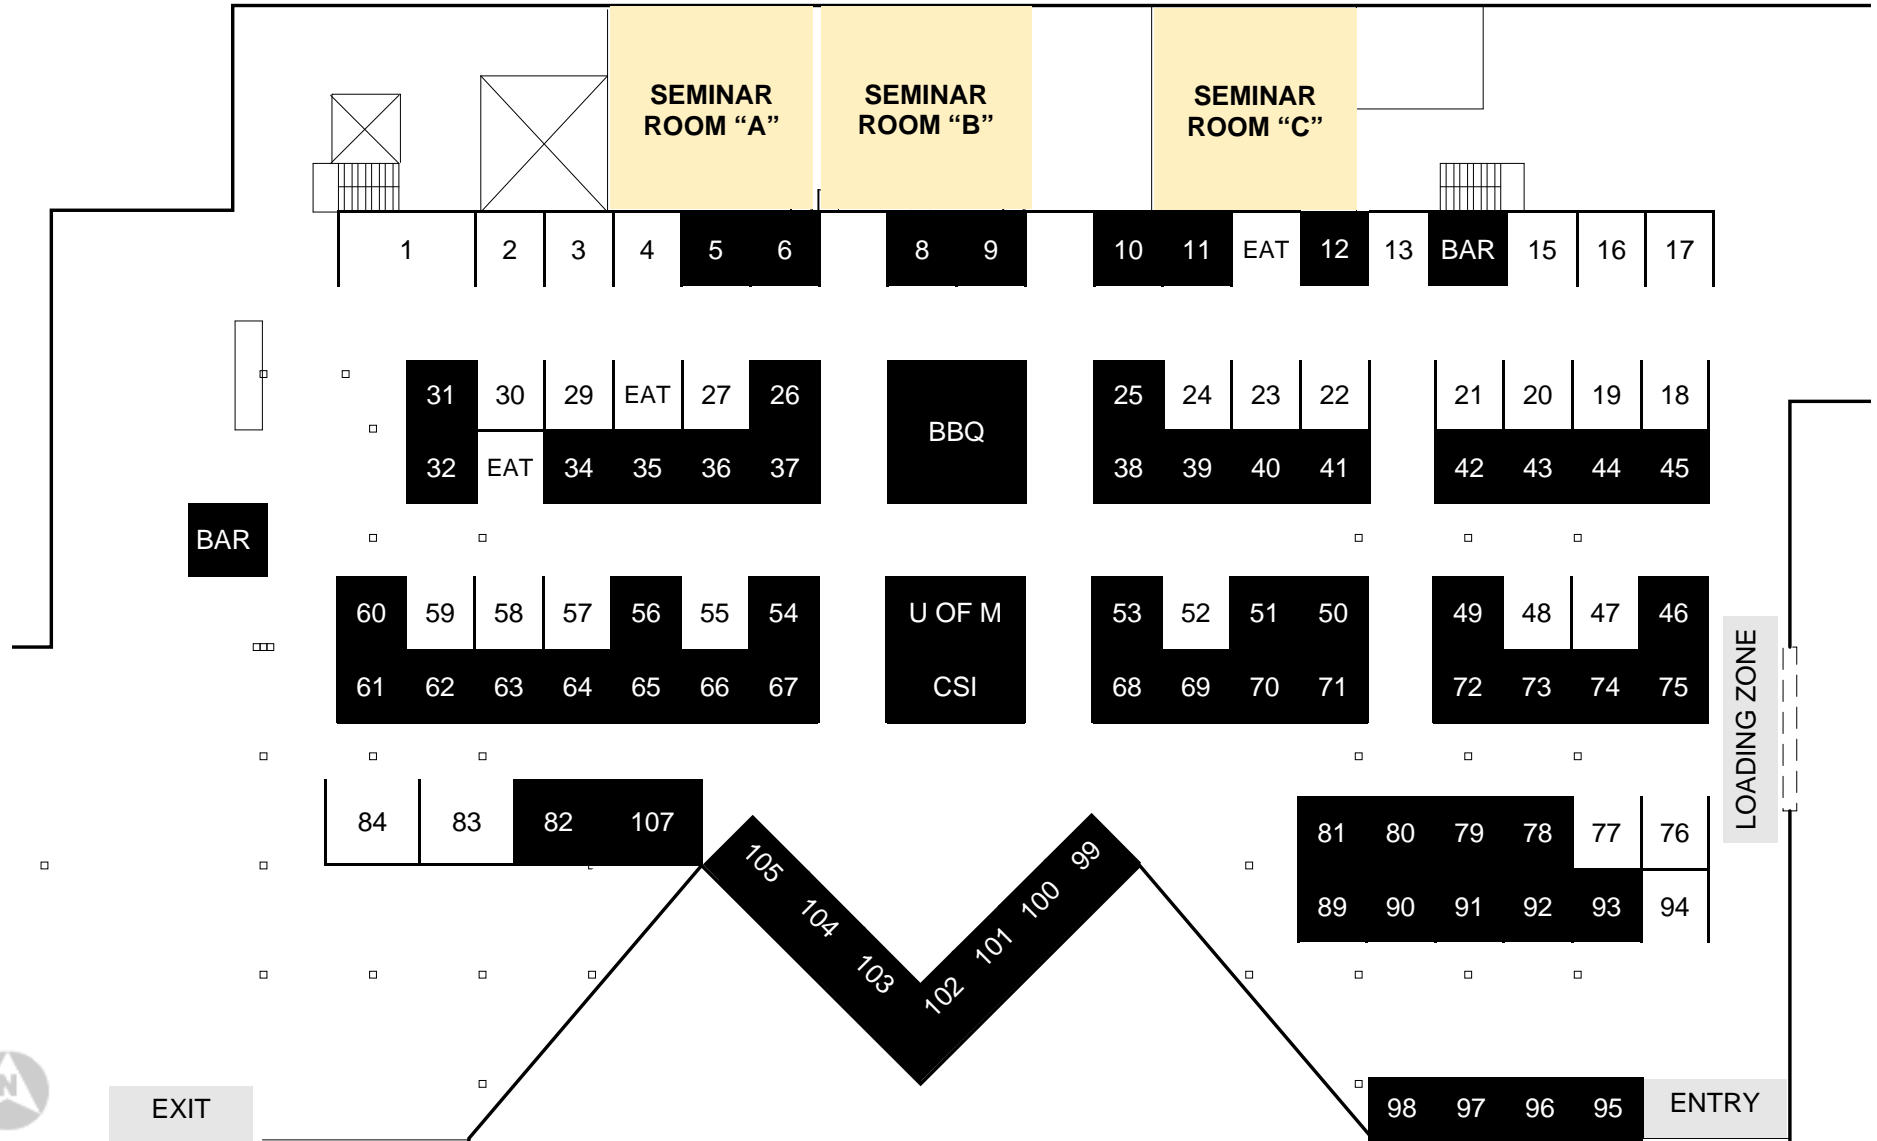

Products Display Show 2009

AGRICENTER INTERNATIONAL SHOWROOM

TUESDAY, MARCH 17, 2009—MEMPHIS, TN-4:30pm-8:30pm

No.	Company	No.	Company	No.	Company	No.	Company
01		33		65	Sealant & Waterproofing Supply	97	International Interior Design Association - Memphis City Center
02		34	Christie Cut Stone Co.	66	Townsend Door & Hardware Co.	98	Better Business Bureau
03		35	Exterior Materials	67	Townsend Door & Hardware Co.	99	Dillard Door & Security
04		36	Exterior Materials	68	U. S. Gypsum	100	Gates Lumber Company
05	Ingersoll Rand Security Technologies	37	Benjamin Moore & Co.	69	Assa Abloy DSS of the South	101	Gates Lumber Company
06	Ingersoll Rand Security Technologies	38	Won-Door Corporation	70	McGraw-Hill Construction	102	Gates Lumber Company
07	Not available	39	Pending...	71	Delta Door & Hardware	103	Gates Lumber Company
08	Memphis Communications Corporation	40	Armstrong Ceilings & Floors	72	Pending...	104	Gates Lumber Company
09	Memphis Communications Corporation	41	Terrazzo Promotion Committee	73	Raney Truss	105	Euclid Chemical Company
10	Parasol Awnings	42	BPI / Building Plastics, Inc.	74	Wade Lundy & Associates		
11	Demelic	43	BPI / Building Plastics, Inc.	75	General Shale Brick	107	SB Group & Associates, Inc.
12	Tennessee Fabricating Co.	44	Brandon Company	76			
13		45	Brandon Company	77			
14		46	Pending...	78	Southern Architectural Sales		
15		47		79	Southern Architectural Sales		
16		48		80	Hilti		
17		49	Farrell-Calhoun Paints	81	Mid-South Fire & Mold Prevention, LLC		
18		50	Rulon Company	82	Spectrum Lighting & Controls		
19		51	Stego industries	83			
20		52		84			
21		53	Sherwin Williams Paint Company	85			
22		54	Porter Paints/PPG Industries	86	Not available		
23		55		87	Not available		
24		56	Hafele America Company	88	Not available		
25	TNEMEC	57		89	Tamko Building Products		
26	National Guard Products	58		90	Memphis Shelby County Office of Code Enforcement		
27		59		91	Pending...		
28		60	Acme Brick	92	JF Day / Pella Windows and Doors		
29		61	Marvin Doors & Windows	93	Pending...	125	Bar
30		62	Marvin Doors & Windows	94		CSI	CSI Memphis
31	American Standard	63	Chicago Metallic	95	National Association of Women In Construction	U of M	University of Memphis Architectural Students
32	Johns-Manville	64	ALACAD	96	Memphis USGBC Regional Chapter		